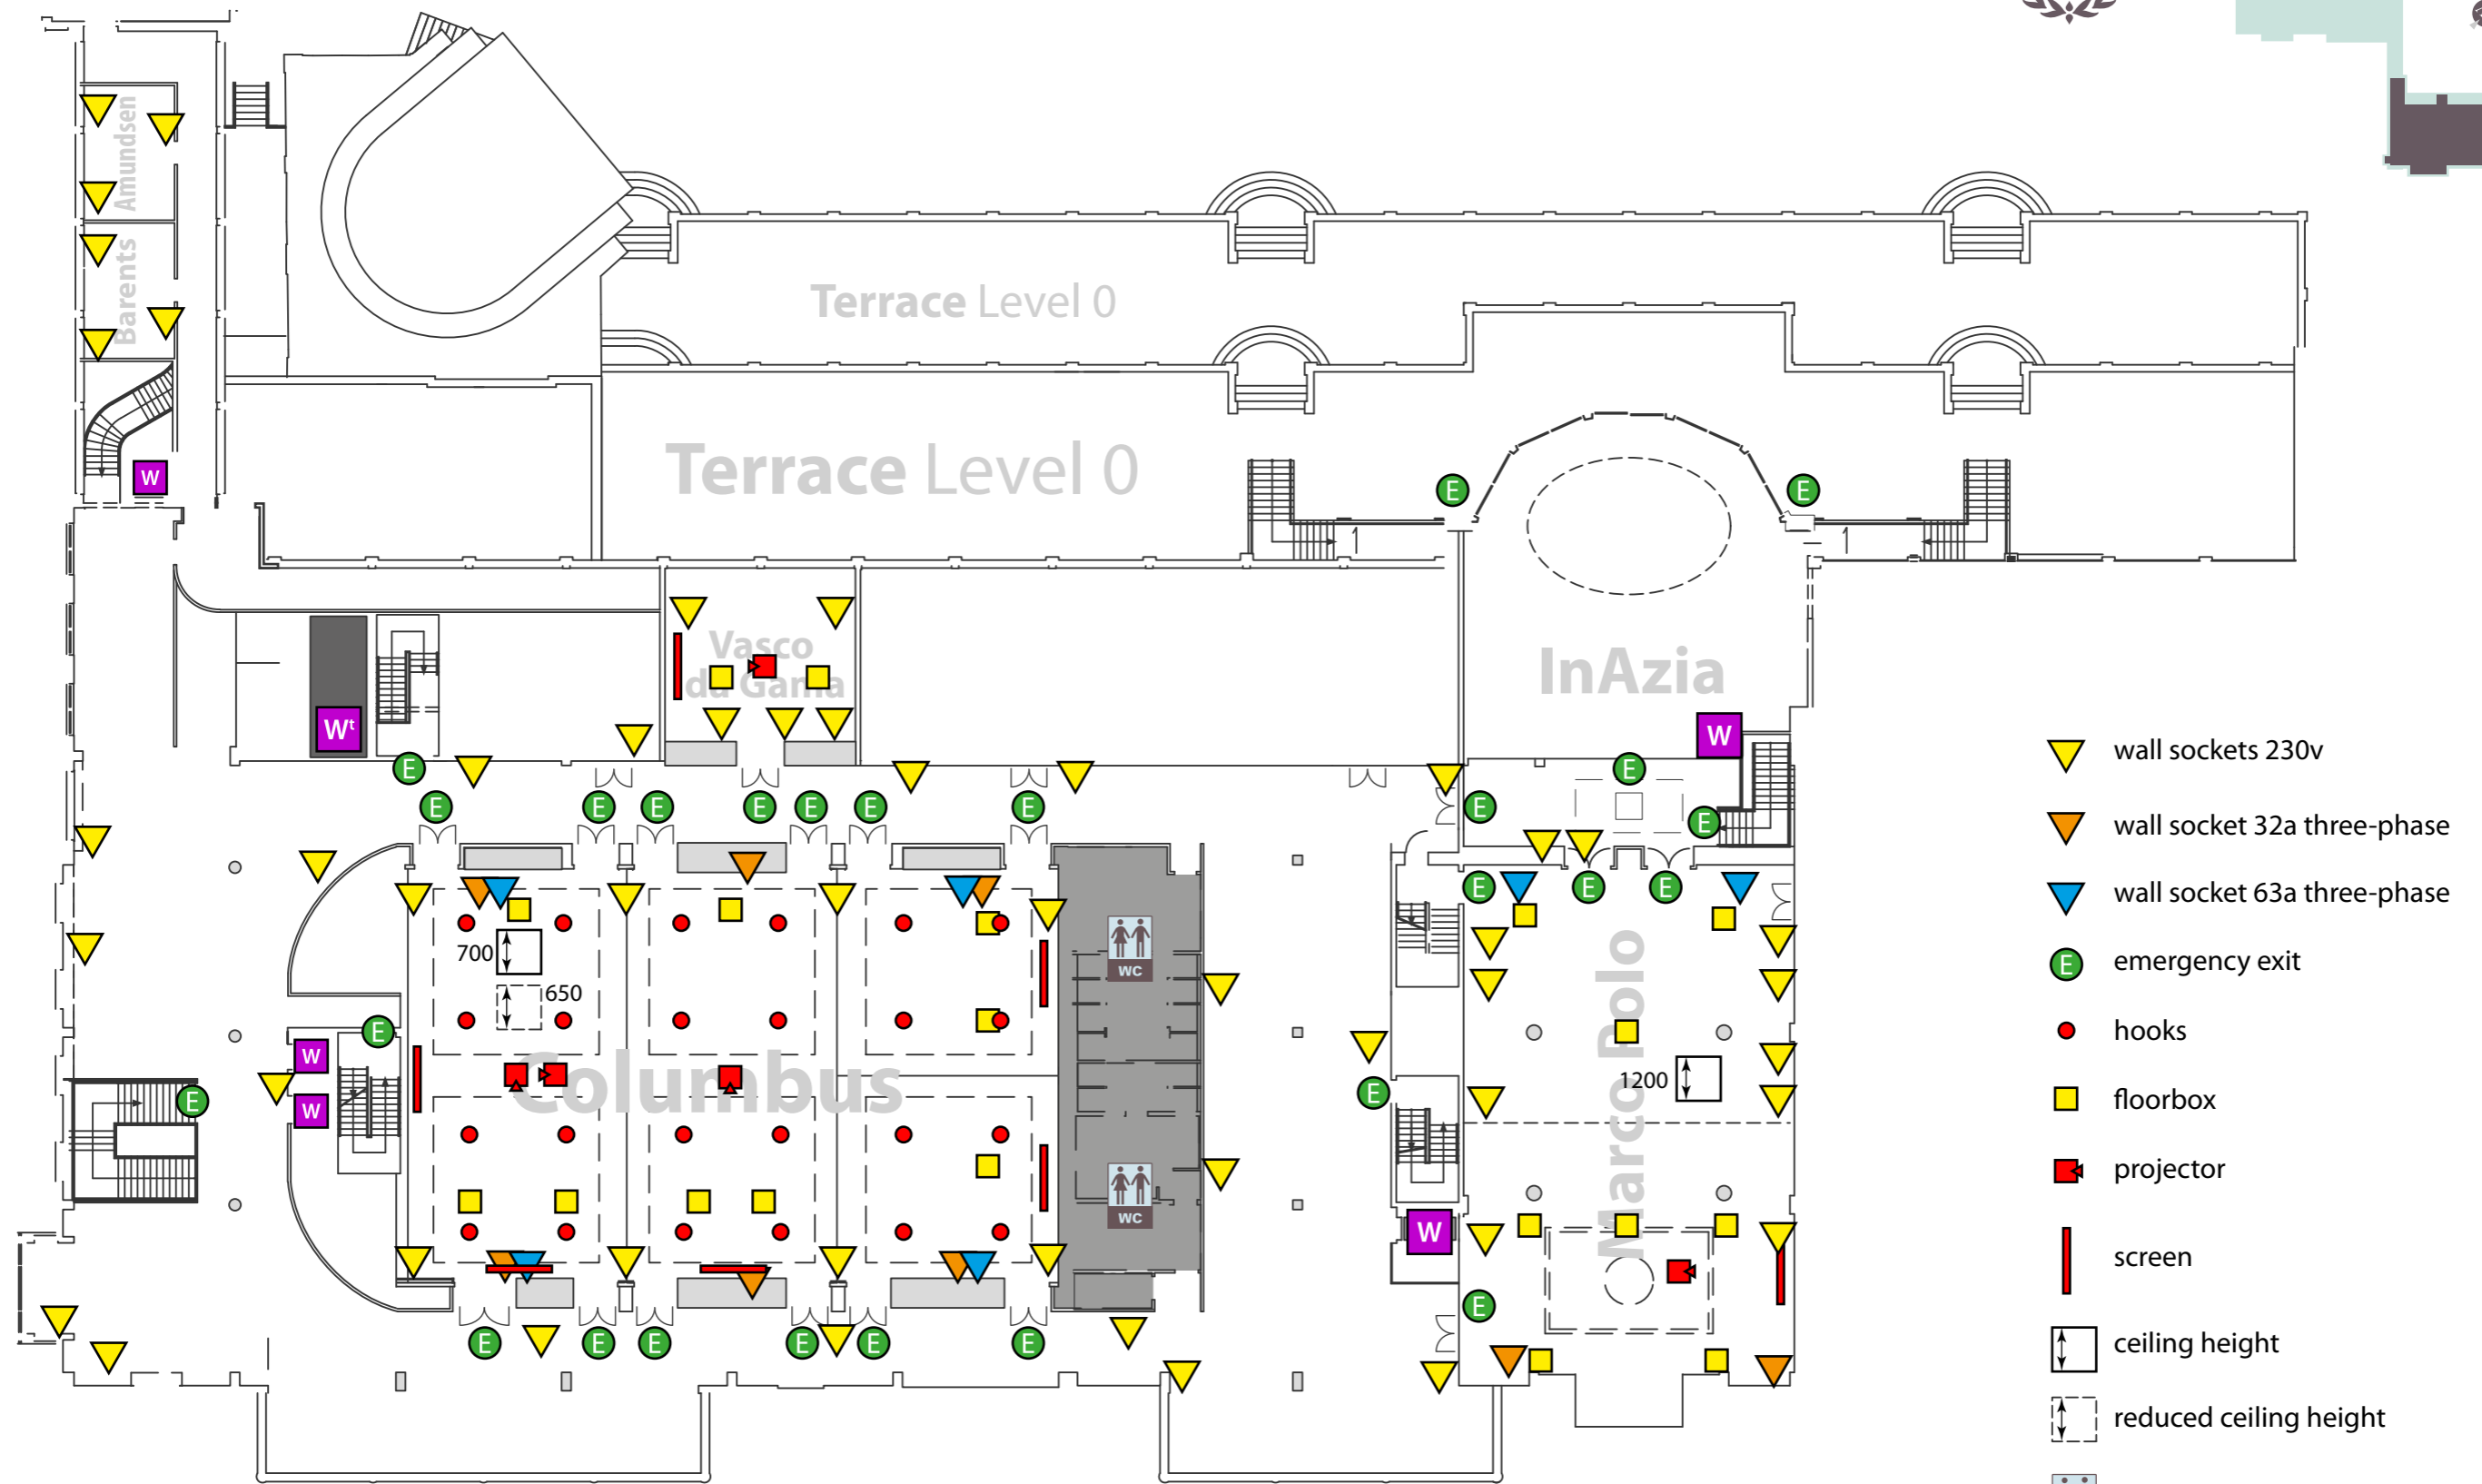

Sheraton Sopot Hotel, Conference Center & Spa

- wall sockets 230v
- wall socket 32a three-phase
- wall socket 63a three-phase
- emergency exit
- hooks
- floorbox
- projector
- screen
- ceiling height
- reduced ceiling height
- WC
- elevator
- cargo elevator

Floor plan ^{Level} 1

Sheraton Sopot Hotel, Conference Center & Spa

- emergency exit
- ceiling height
- reduced ceiling height
- WC
- elevator
- cargo elevator
- hooks

Floor plan ^{Level} 1