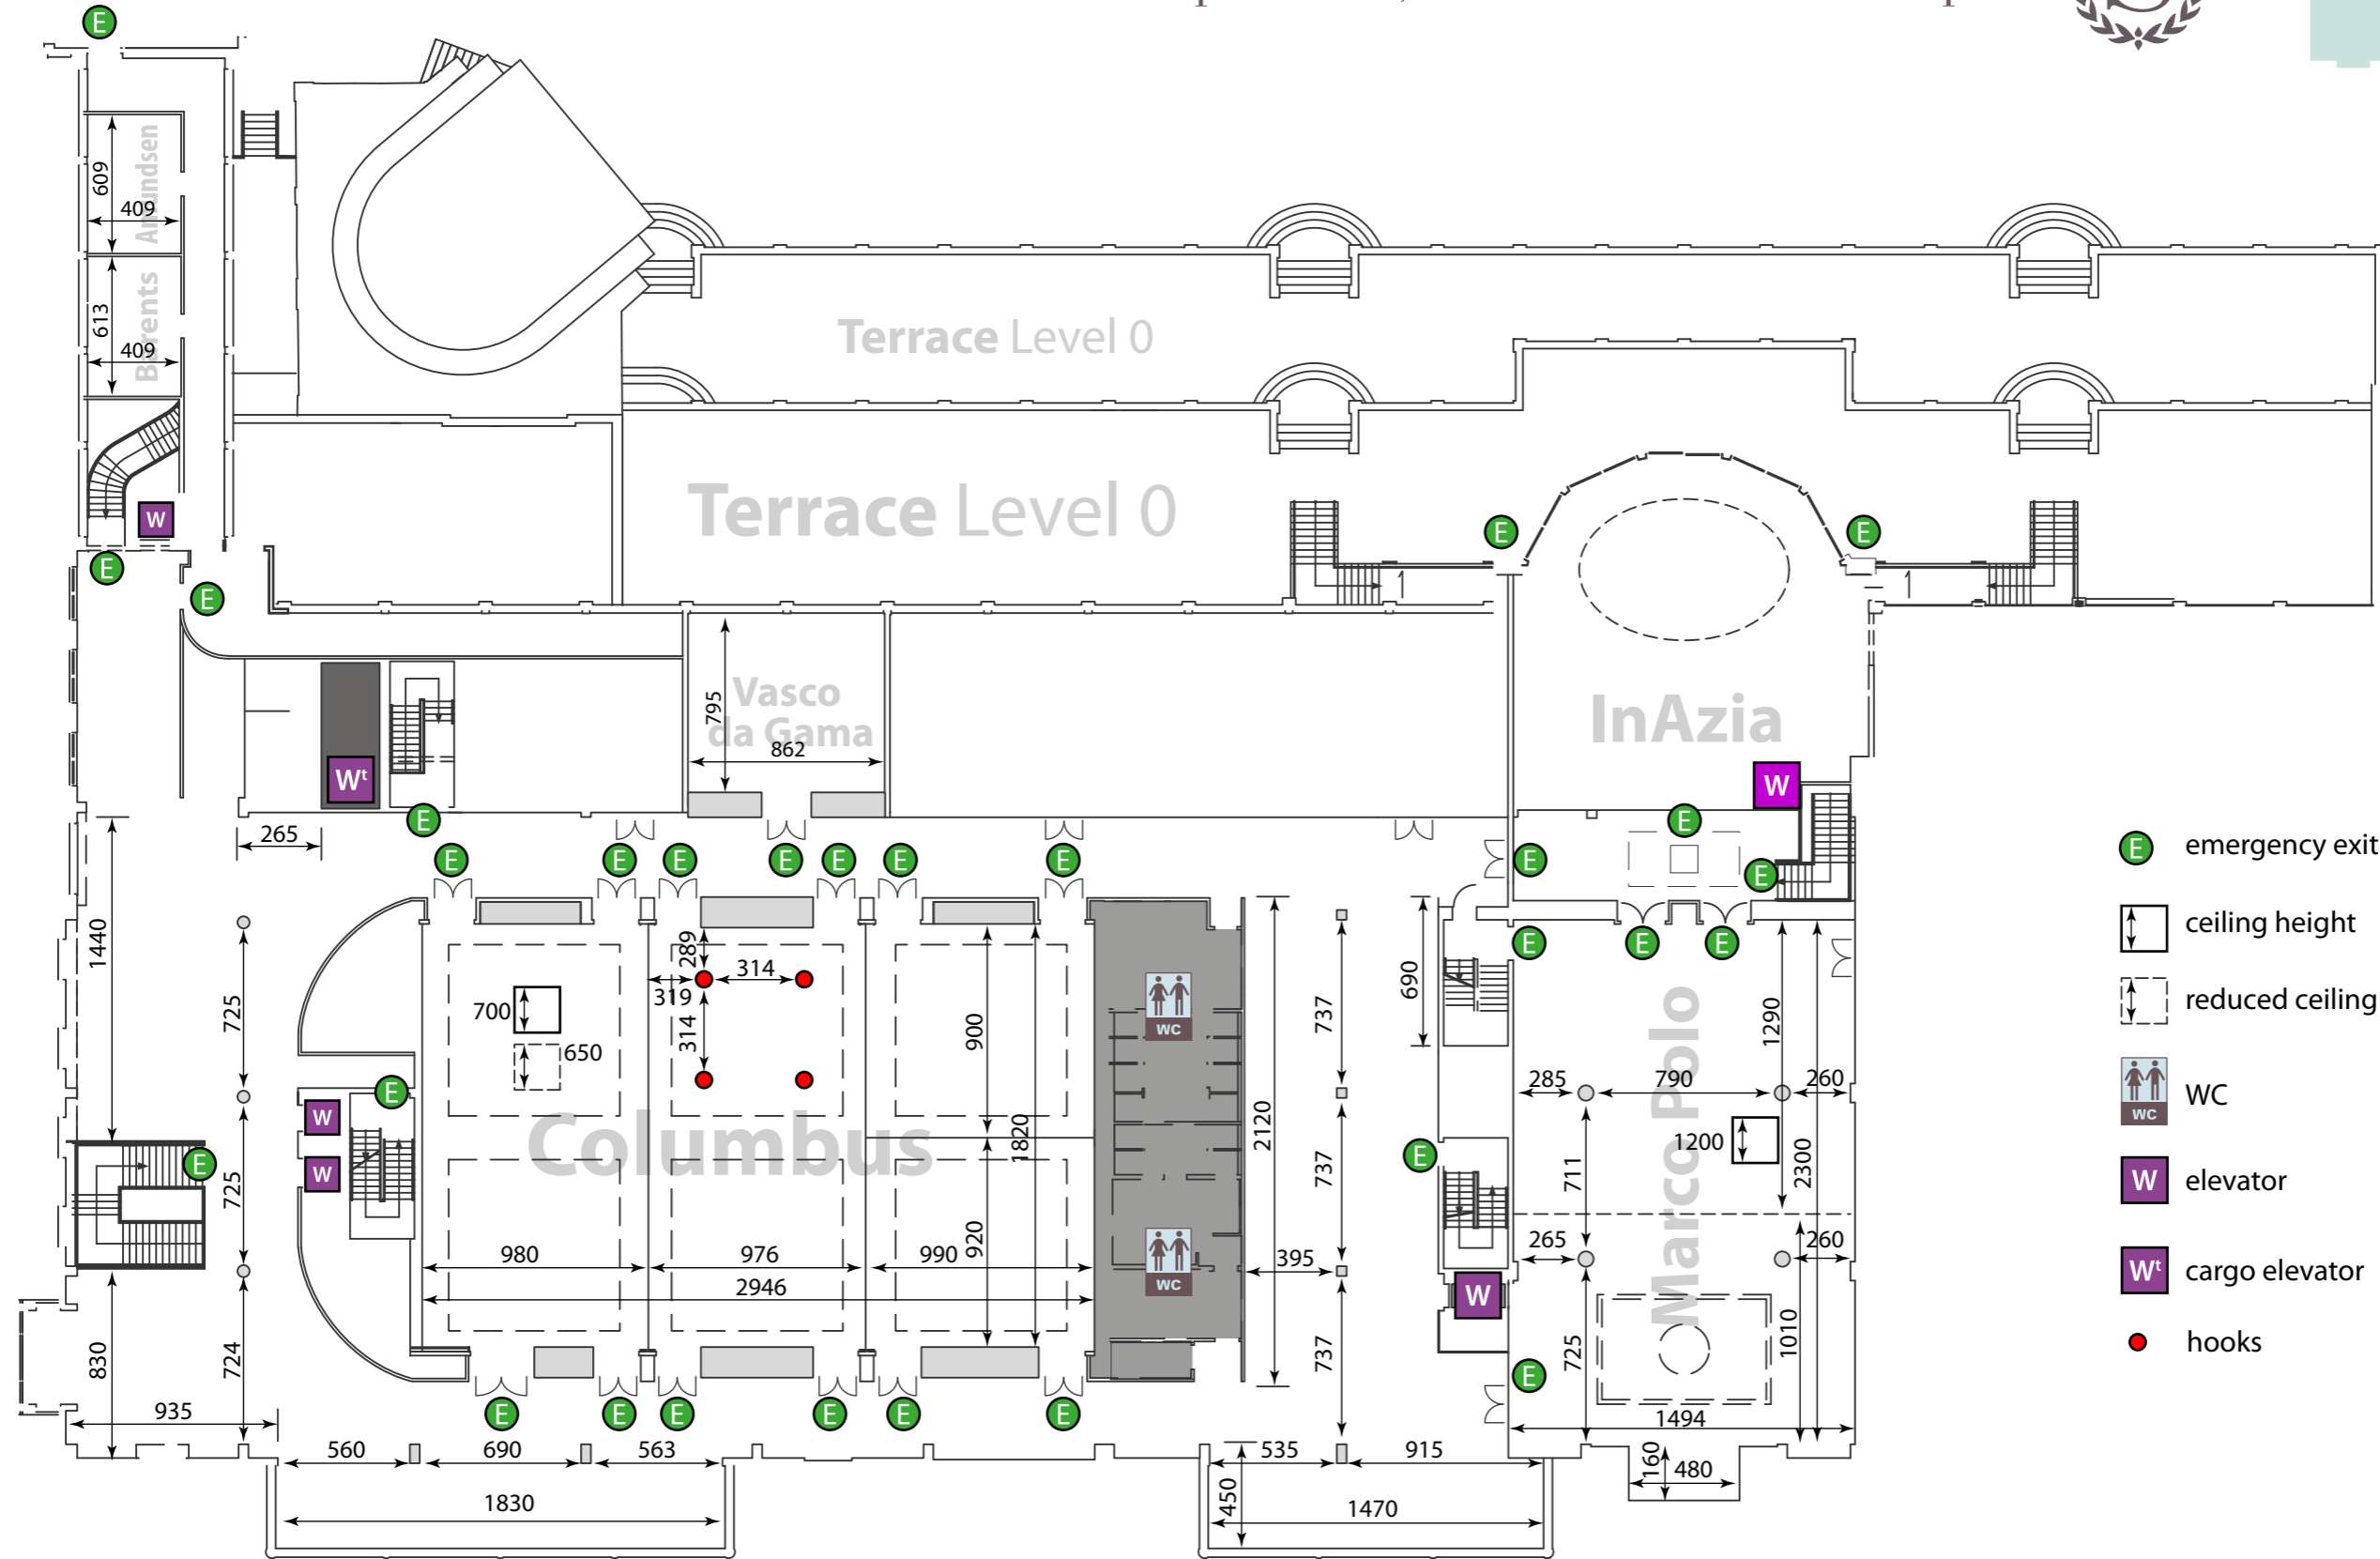

Sheraton Sopot Hotel, Conference Center & Spa

- wall sockets 230v
- wall socket 32a three-phase
- wall socket 63a three-phase
- emergency exit
- hooks
- floorbox
- projector
- screen
- ceiling height
- reduced ceiling height
- WC
- elevator
- cargo elevator

Floor plan ^{Level} 1

Sheraton Sopot Hotel, Conference Center & Spa

- emergency exit
- ceiling height
- reduced ceiling height
- WC
- elevator
- cargo elevator
- hooks

Floor plan ^{Level} 1